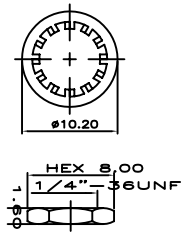

SMA FEMALE BULKHEAD

MMCX MALE RIGHT ANGLE

Part Number	"A"
M2MAC-MR-10-SFP	100
M2MAC-MR-15-SFP	150
M2MAC-MR-20-SFP	200

ALL DIMENSIONS IN MILLIMETRES UNLESS OTHERWISE STATED

Embedded Antenna Design Ltd Unit 19, Hillcrest Way Buckingham Ind. Park Buckingham, MK18 1HJ ©2008		DRAWING TITLE : M2MAC MR SFP		DRAWING No : MR-XX-SFP	
DRAWN BY : P.WEBSTER		DATE : 3/1/08		ISSUE No. : 1	
MAT'L : SEE DRAWING		SCALE : NTS		INDEX : /DRAWINGS/	
This drawing is the property of Embedded Antenna Design Ltd It is issued on the condition that it is not copied, reprinted or disclosed either wholly or in part to a third party without prior written consent of EAD.		TOLERANCES UNLESS OTHERWISE STATED XX - ± 1, XXX - ± 0.25, XX.XX ± 0.05		THIRD ANGLE PROJECTION	